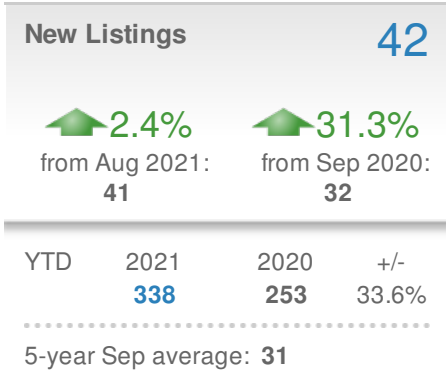

September 2021

Worcester County, MD

Web: www.coastalrealtors.org

September 2021

Coastal Association of REALTORS (CAR)

Web: www.coastalrealtors.org

September 2021
Somerset County, MD

Web: www.coastalrealtors.org