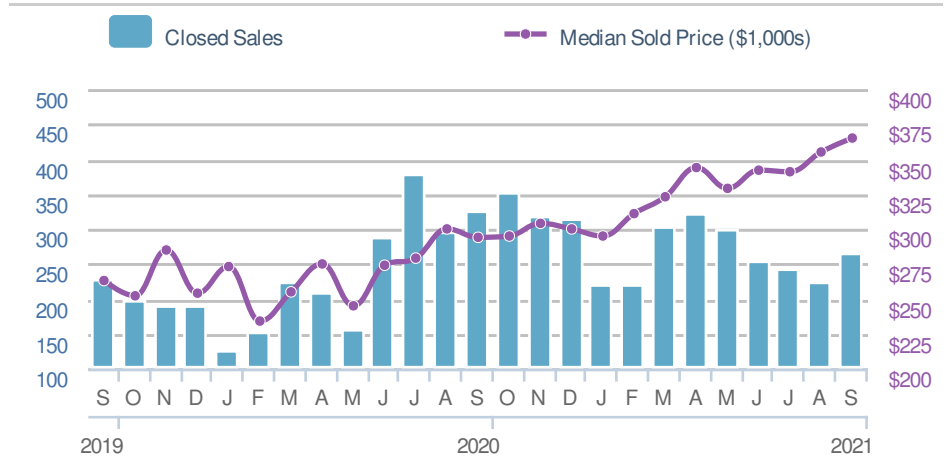

September 2021

Worcester County, MD

Web: www.coastalrealtors.org

September 2021

Coastal Association of REALTORS (CAR)

Web: www.coastalrealtors.org

September 2021
Somerset County, MD

Web: www.coastalrealtors.org