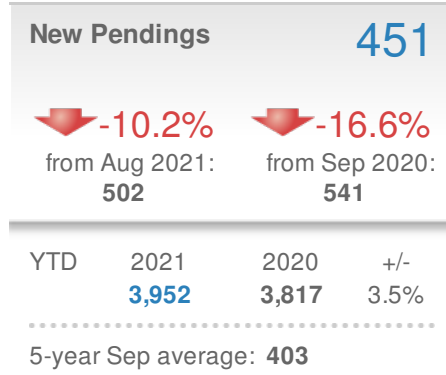

September 2021

Worcester County, MD

Web: www.coastalrealtors.org

September 2021

Coastal Association of REALTORS (CAR)

Web: www.coastalrealtors.org

September 2021
Somerset County, MD

Web: www.coastalrealtors.org