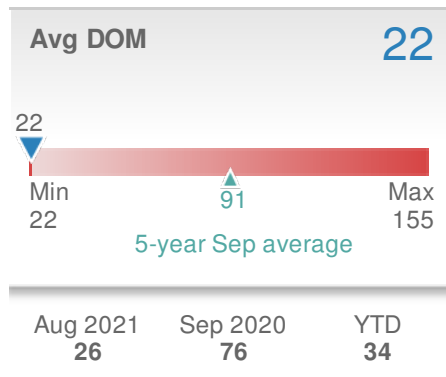

September 2021

Worcester County, MD

Web: www.coastalrealtors.org

September 2021

Coastal Association of REALTORS (CAR)

Web: www.coastalrealtors.org

September 2021
Somerset County, MD

Web: www.coastalrealtors.org