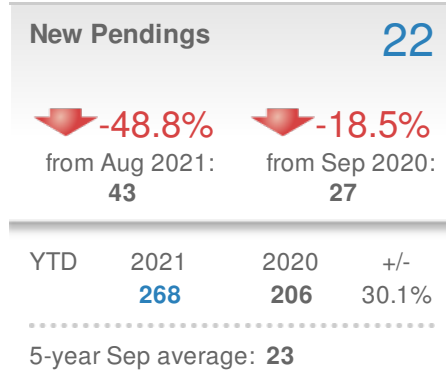

September 2021

Worcester County, MD

Web: www.coastalrealtors.org

September 2021

Coastal Association of REALTORS (CAR)

Web: www.coastalrealtors.org

September 2021
Somerset County, MD

Web: www.coastalrealtors.org