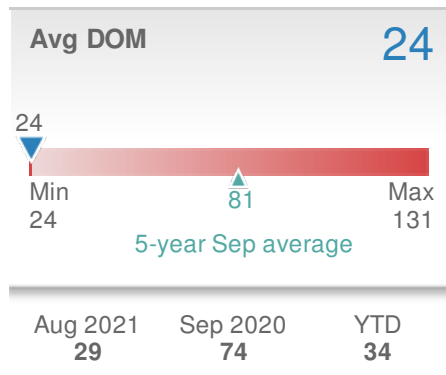

September 2021

Worcester County, MD

Web: www.coastalrealtors.org

September 2021

Coastal Association of REALTORS (CAR)

Web: www.coastalrealtors.org

September 2021
Somerset County, MD

Web: www.coastalrealtors.org