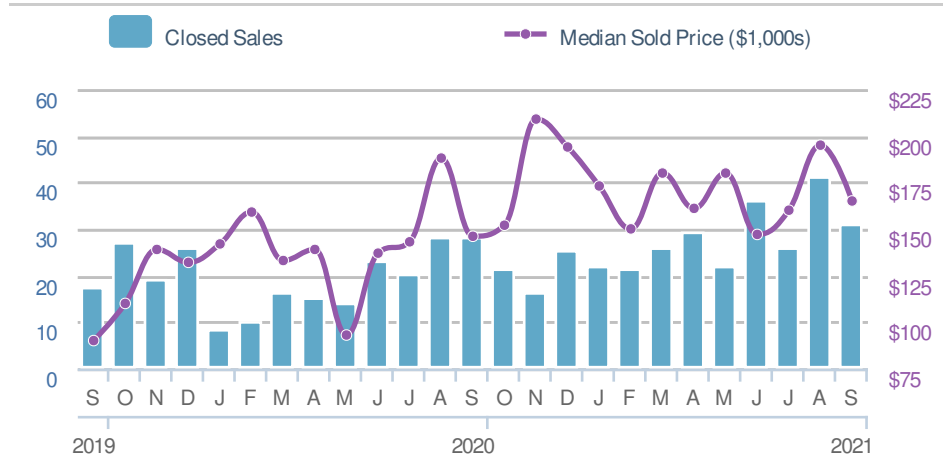

September 2021

Worcester County, MD

Web: www.coastalrealtors.org

September 2021

Coastal Association of REALTORS (CAR)

Web: www.coastalrealtors.org

September 2021
Somerset County, MD

Web: www.coastalrealtors.org