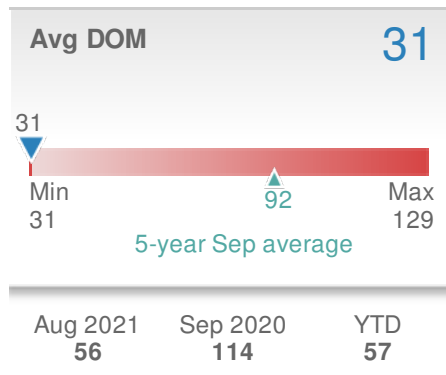

September 2021

Worcester County, MD

Web: www.coastalrealtors.org

September 2021

Coastal Association of REALTORS (CAR)

Web: www.coastalrealtors.org

September 2021
Somerset County, MD

Web: www.coastalrealtors.org