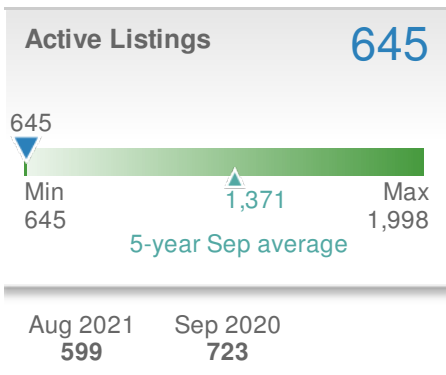

September 2021

Worcester County, MD

Web: www.coastalrealtors.org

September 2021

Coastal Association of REALTORS (CAR)

Web: www.coastalrealtors.org

September 2021
Somerset County, MD

Web: www.coastalrealtors.org