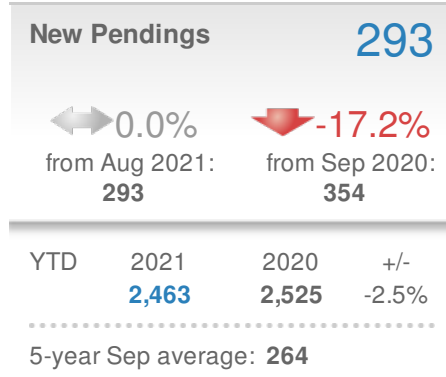

September 2021

Worcester County, MD

Web: www.coastalrealtors.org

September 2021

Coastal Association of REALTORS (CAR)

Web: www.coastalrealtors.org

September 2021
Somerset County, MD

Web: www.coastalrealtors.org