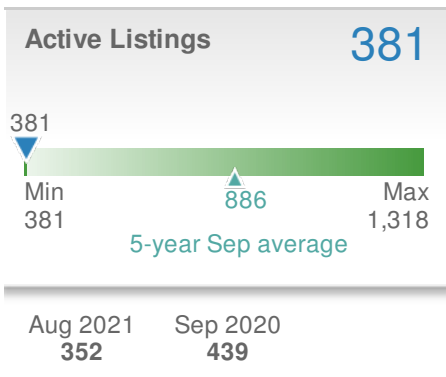

September 2021

Worcester County, MD

Web: www.coastalrealtors.org

September 2021

Coastal Association of REALTORS (CAR)

Web: www.coastalrealtors.org

September 2021
Somerset County, MD

Web: www.coastalrealtors.org