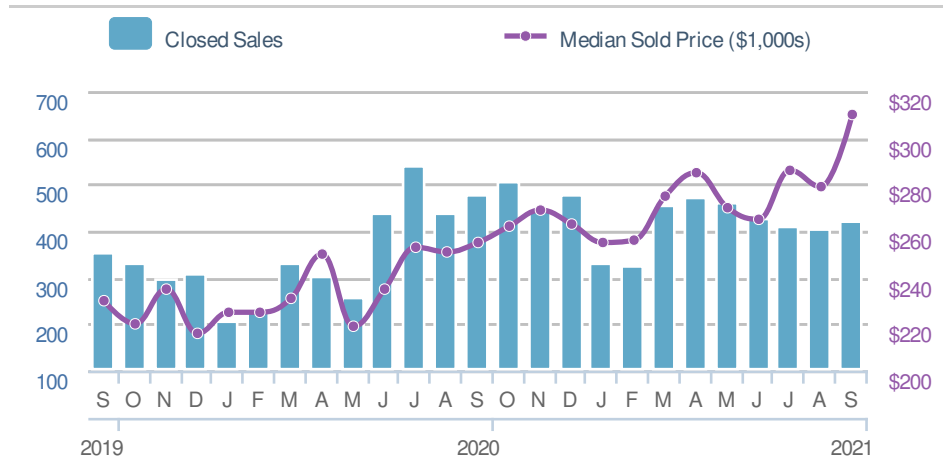

September 2021

Worcester County, MD

Web: www.coastalrealtors.org

September 2021

Coastal Association of REALTORS (CAR)

Web: www.coastalrealtors.org

September 2021
Somerset County, MD

Web: www.coastalrealtors.org