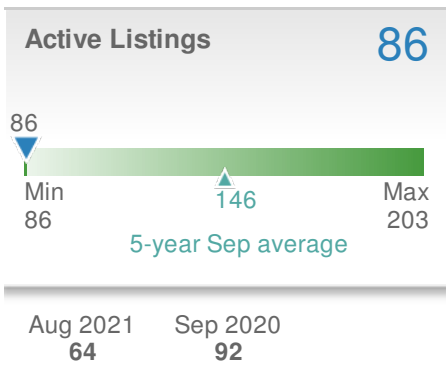

September 2021

Worcester County, MD

Web: www.coastalrealtors.org

September 2021

Coastal Association of REALTORS (CAR)

Web: www.coastalrealtors.org

September 2021
Somerset County, MD

Web: www.coastalrealtors.org