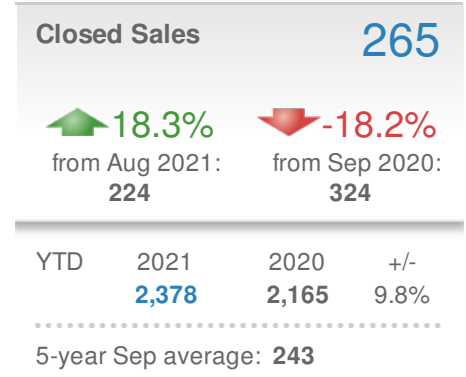

September 2021

Worcester County, MD

Web: www.coastalrealtors.org

September 2021

Coastal Association of REALTORS (CAR)

Web: www.coastalrealtors.org

September 2021
Somerset County, MD

Web: www.coastalrealtors.org